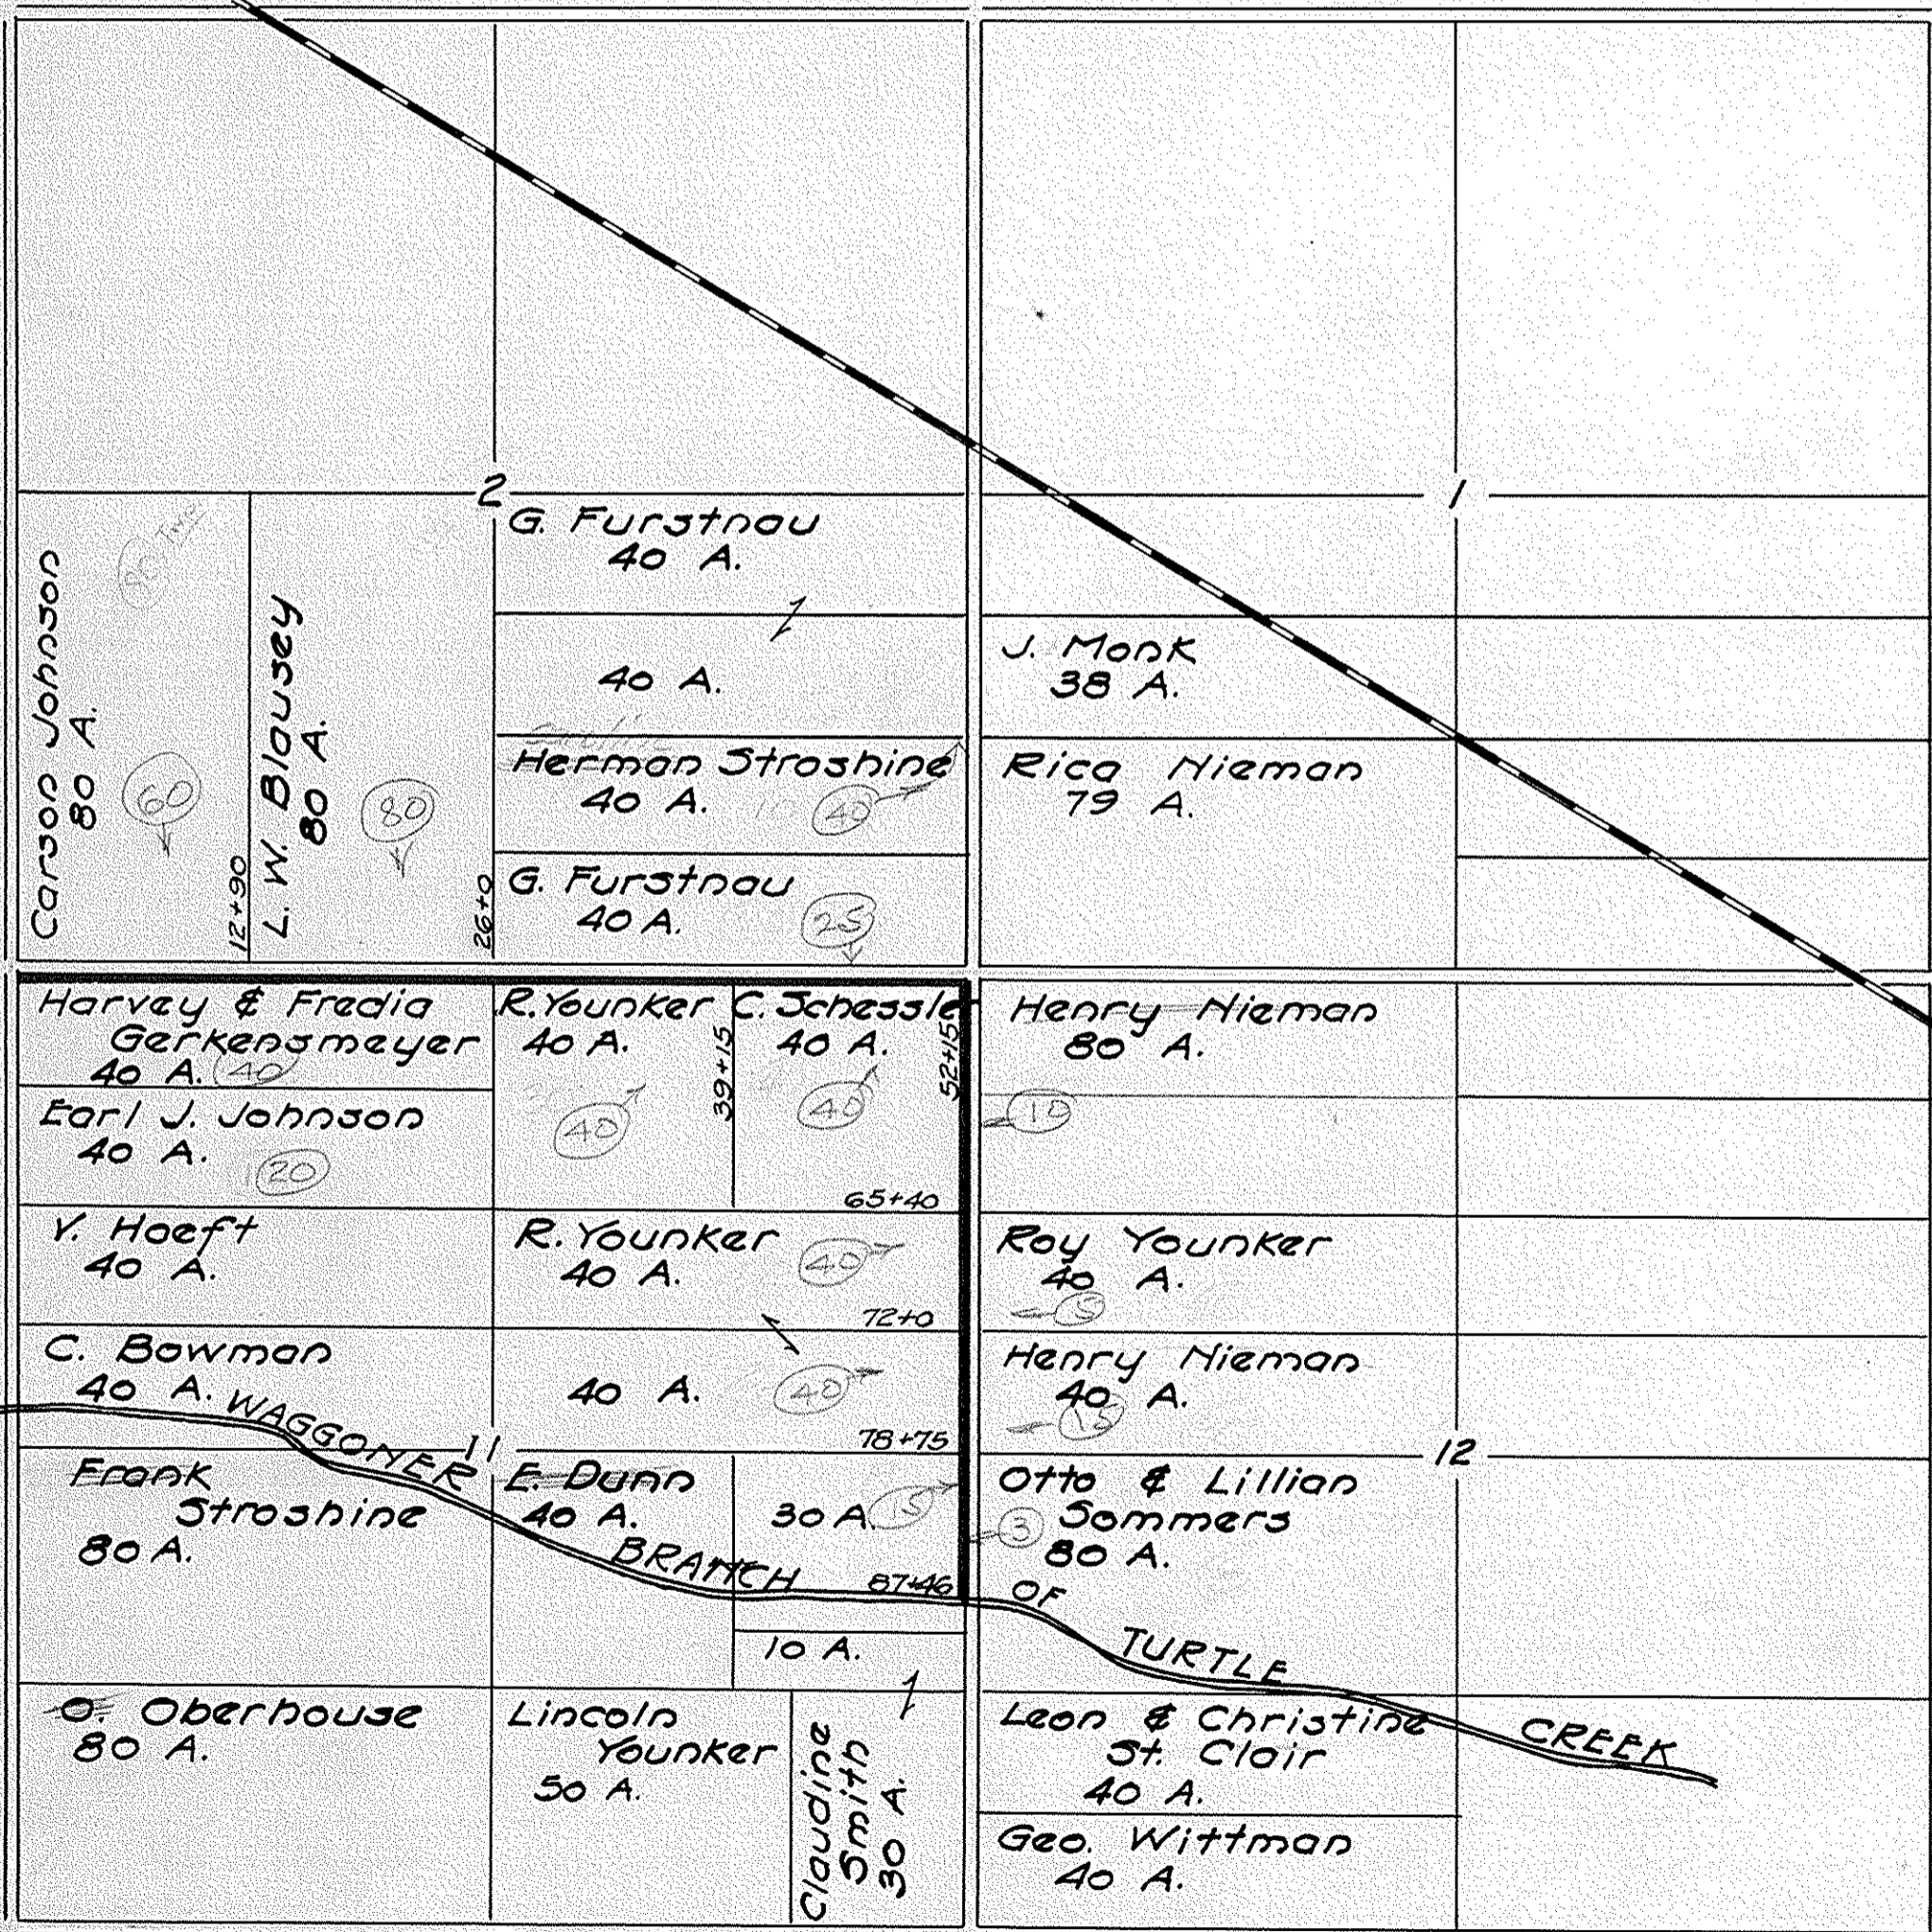

JACOB YOUNKER DITCH

ALLEN

TWP.

Scale: 1" = 1000'

August, 1942

95.30
90.80
4.50

JACOB YOUNKER DITCH ALLEN TWP.

Scale: 1" = 1000'

1960

Ditch Recordings:

5/9/2013 SF-13-007 DITCH FROM G3+36E TO 36" CORN. E 72+93

12/12/2014 SF-14-011 DITCH FROM 38+00E TO G3+36E

Small Parcel - Sec. 12
 A - Doyle F. & Marilyn Sommer 0.618 A.
 B - Lewis H. & Ruth Elwing 1 A.